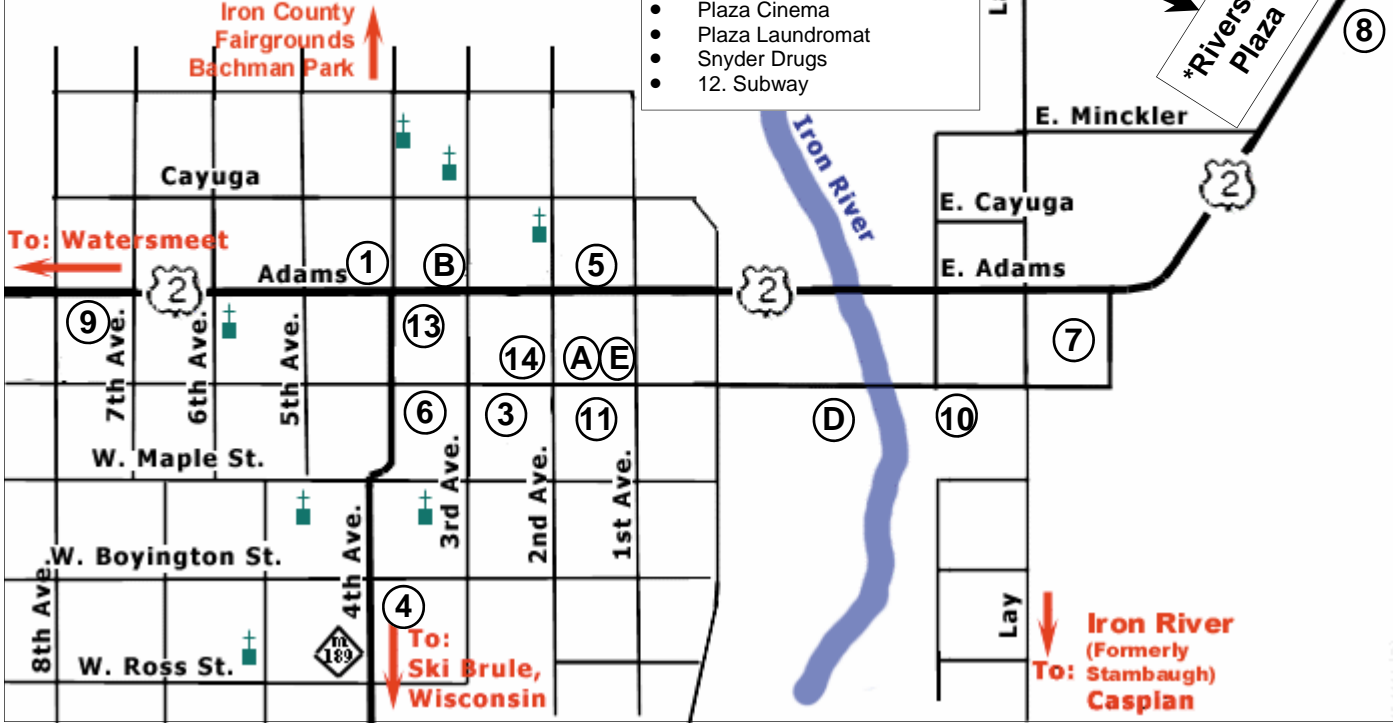

Iron River (Downtown)

- *Riverside Plaza**
- Angeli's Central Market
 - 2. Beef-A-Roo
 - E & E Trustworthy Hardware
 - Pamida
 - Plaza Cinema
 - Plaza Laundromat
 - Snyder Drugs
 - 12. Subway

Restaurants:

1. Alice's Supper Club
2. *Beef-A-Roo
3. Dabek's Catering & Deli
4. The Depot / The Station
5. Kentucky Fried Chicken
6. Main Street Café
7. McDonald's
8. Mr. T's Family Restaurant
9. The Pasty Corner
10. Riverside Bar & Pizzeria
11. Scott's Subs
12. *Subway
13. UP North Bar & Grill
14. Zippidy Duda
15. Kermit's Bar & Grill
16. Kim's Country Café

Other Places of Interest:

- Area Information & Activities
- D Chamber of Commerce & RV Park
 - E West Iron District Public Library
 - F Iron County Museum
- Drugstore / Pharmacy
- A The Corner Drugstore
 - * Snyder Drugs
- Groceries
- * Angeli's Central Market
 - B Our Family Foods
- Laundromat
- * Plaza Laundromat
- Movie Theater
- * Plaza Cinema
- Misc. Shopping & Sundries
- G Bigari Ace Hardware
 - * E & E Trustworthy Hardware
 - * Pamida (department store)

* = Part of Riverside Plaza complex